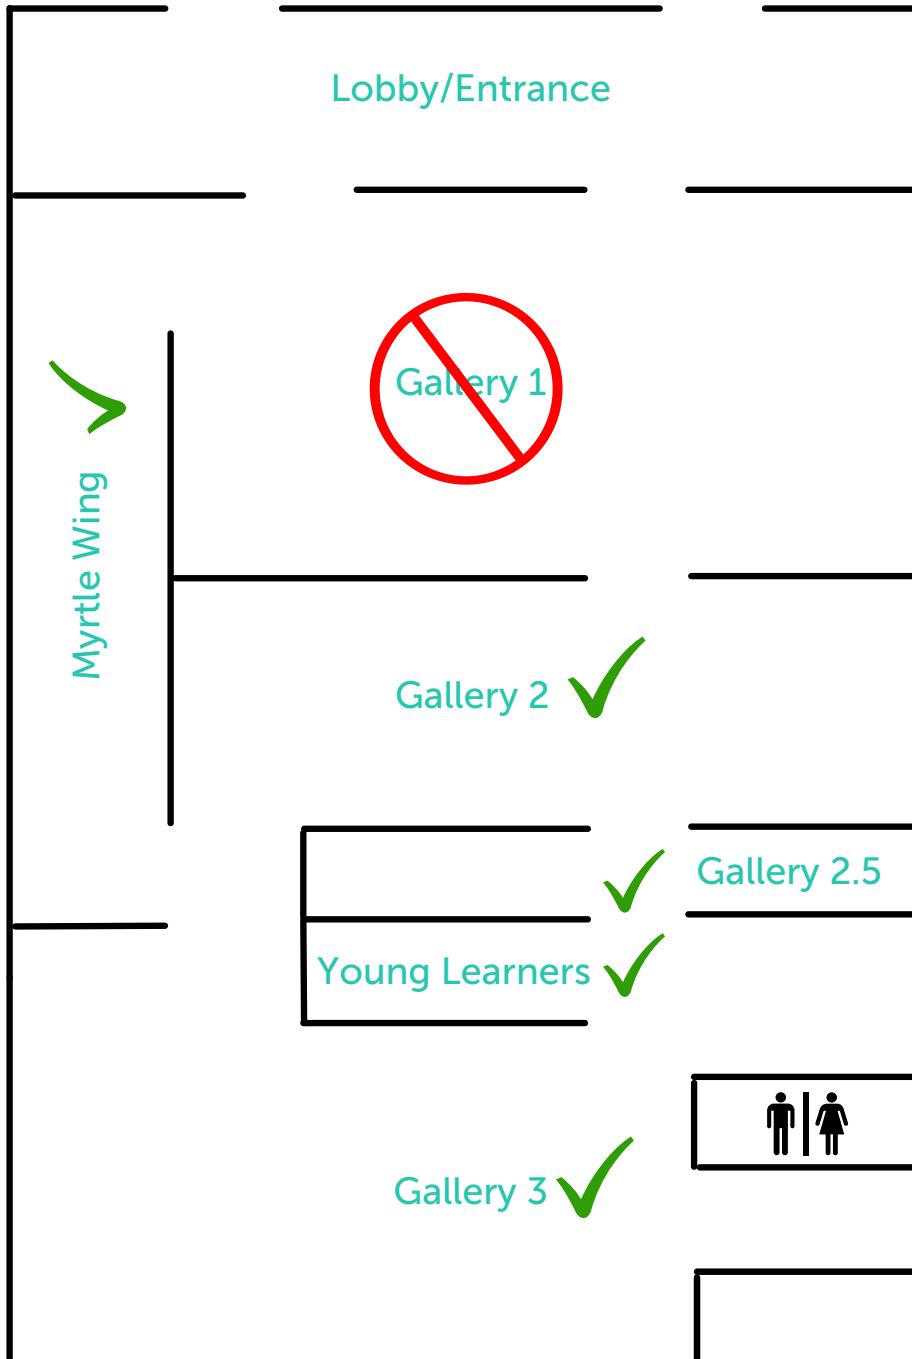

# What's Open?

April 15th - May 11th

Parking Lot

Exit 

Entrance 

-  - OPEN
-  - CLOSED

## Important Information

The Discovery Center of Idaho is partially open while we install [SUE: The T. rex Experience](#) opening May 27th. Thank you for being patient with us during this transition. Please view the map to learn about what is currently open and our temporary admission prices.

### ADMISSION:

- ADULT (18+): \$9
- SENIOR (65+): \$8
- YOUTH (2-17): \$6
- CHILD (under 2): FREE

Admission for [SUE: The T. rex Experience](#) will open for members on May 18th and for the general public on May 20th.

[PLAN YOUR VISIT](#)