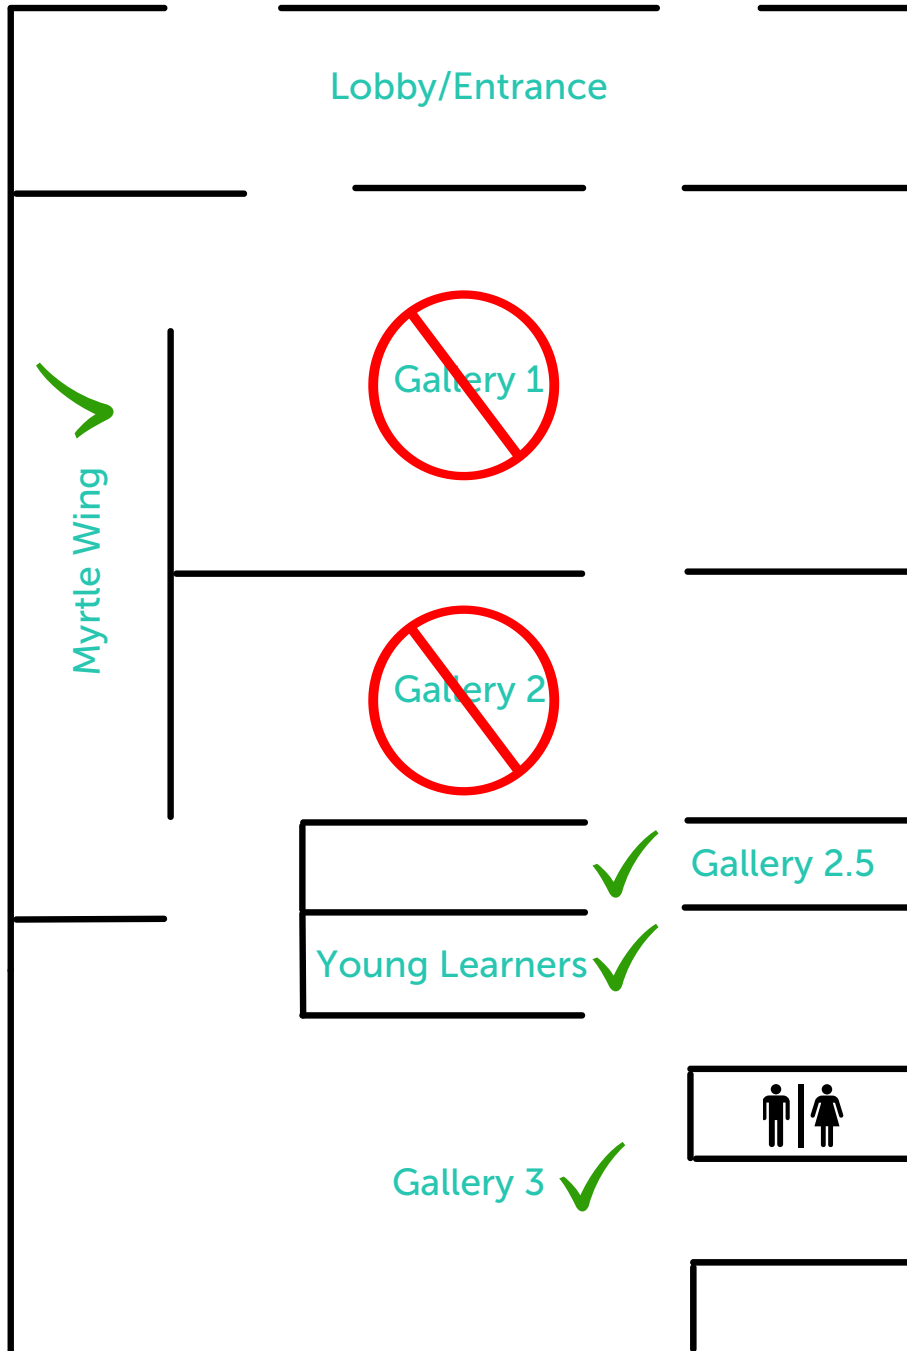

What's Open?

May 12th - May 20th

Parking Lot

Exit 

Entrance 

-  - OPEN
-  - CLOSED

Know Before You Go

Important Information

The Discovery Center of Idaho is partially open while we install [SUE: The T. rex Experience](#) opening May 27th. Thank you for being patient with us during this transition. Please view the map to learn about what is currently open and our temporary admission prices.

ADMISSION:

- ADULT (18+): \$9
- SENIOR (65+): \$8
- YOUTH (2-17): \$6
- CHILD (under 2): FREE

*ADMISSION STARTING MAY 27TH:

- ADULT (18+): \$20
- SENIOR (65+): \$19
- YOUTH (2-17): \$13
- CHILD (under 2): FREE

[PLAN YOUR VISIT](#)