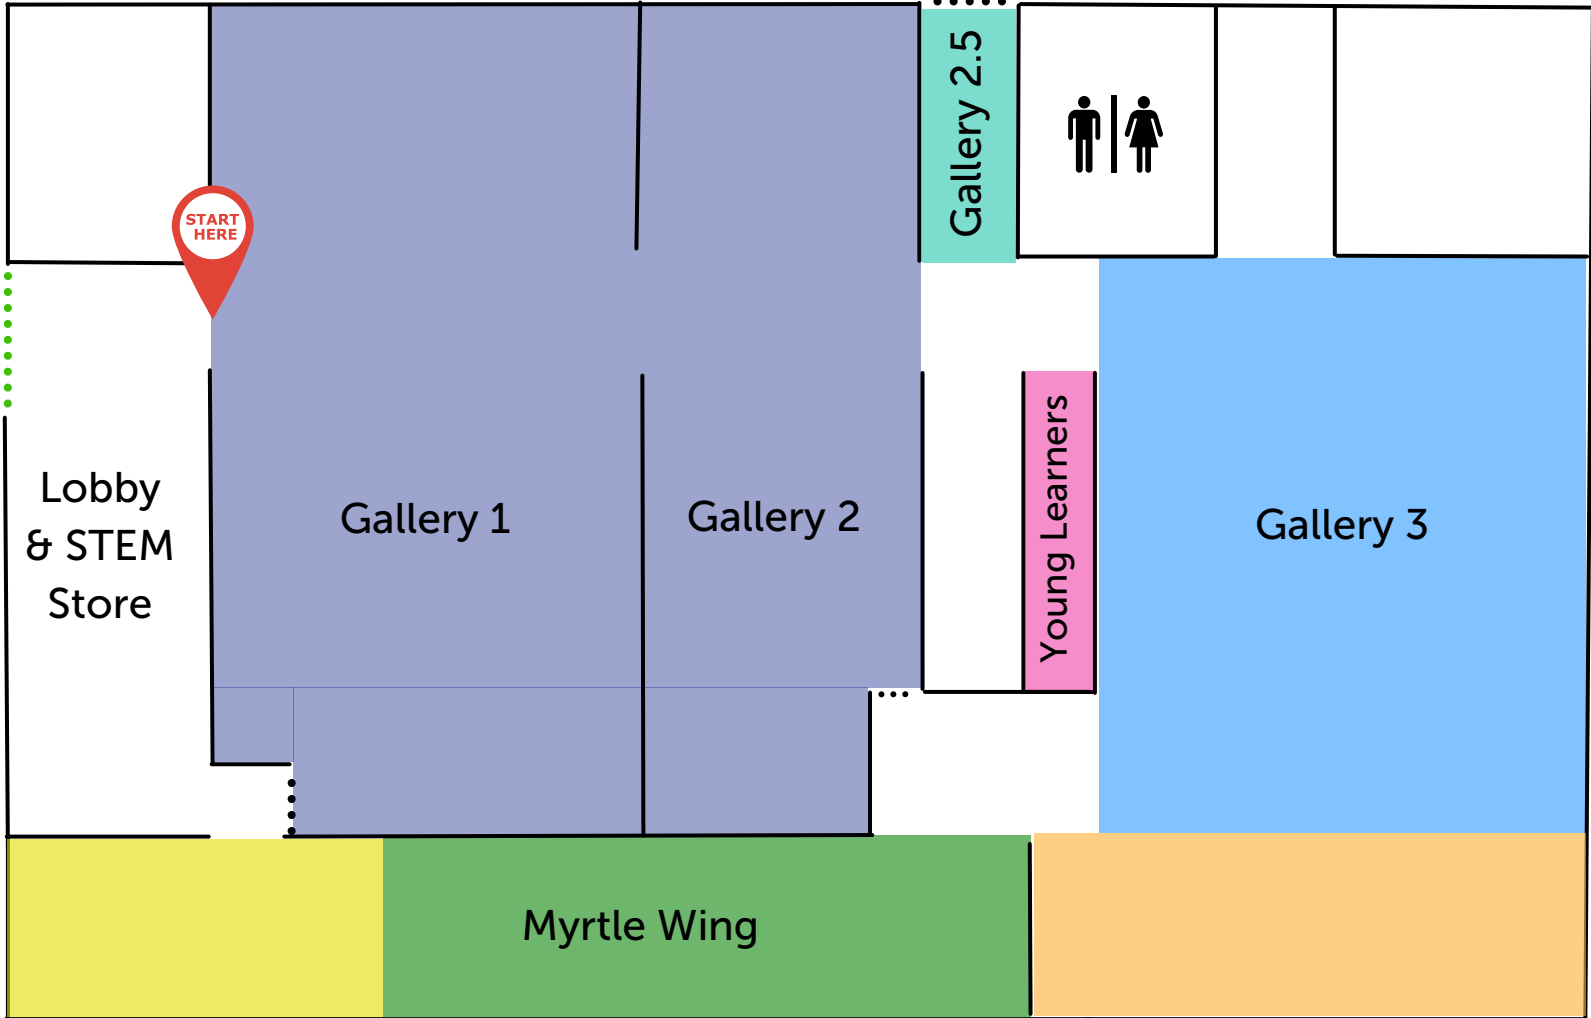

CURRENT EXHIBITIONS:

Bridge to Julia Davis

Click exhibition tile to learn more.

PARKING LOT

Exit

Enter

PARKING INFO:

- Free parking
- Overflow parking at Julia Davis Park

MYRTLE ST.

131 W. Myrtle St. Boise, Idaho 83702